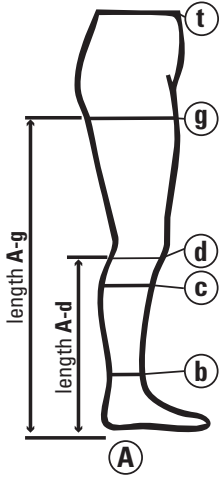

Size Chart For Juzo[®] Basic Compression Stockings and Pantyhose 4410, 4411 & 4412 15-20, 20-30 and 30-40 mmHg

	I	II	III	IV
g	44-66 cm 17 1/4"-26"	48-71 cm 18 3/4"-28"	52-76 cm 20 1/2"-29 3/4"	56-81 cm 22"-32"
g with silicone	44-62 cm 17 1/4"-24 1/2"	48-67 cm 18 3/4"-26 1/4"	52-72 cm 20 1/2"-28 1/4"	56-77 cm 22"-30 1/4"
c	28-38 cm 11"-15"	31-42 cm 12"-16 1/2"	34-46 cm 13 1/4"-18"	37-50 cm 14 1/2"-19 3/4"
b	18-21.5 cm 7"-8 1/2"	21.5-25 cm 8 1/2"-9 3/4"	25-28 cm 9 3/4"-11"	28-31.5 cm 11"-12 1/2"

length A-d

A-D Regular - 15 3/4-18 1/4" / **40-46 cm**
A-D Short - 13-15 3/4" / **34-40 cm**

length A-g

A-G Regular and A-T Regular - 28 1/4-32 3/4" / **72-83 cm**
A-G Short and A-T Short - 24 3/4-28 1/4" / **63-72 cm**